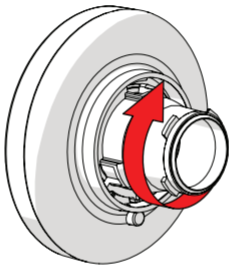

Package Contents

1

2

Number	Description	Quantity
1	Waveguide	1x
2	Shield	1x
3	User manual	1x

Installation Guide

TwistPort™ Adaptor for IsoStation™ 5AC shown. Installation instructions are identical for TwistPort™ Adaptor for PrismStation™ AC and TwistPort™ Adaptor for IsoStation™ M5.

TwistPort™ Adaptor for IsoStation™ 5AC shown. Installation instructions are identical for TwistPort™ Adaptor for PrismStation™ AC and TwistPort™ Adaptor for IsoStation™ M5.

TwistPort™ Adaptor for IsoStation™ 5AC shown. Installation instructions are identical for TwistPort™ Adaptor for PrismStation™ AC and TwistPort™ Adaptor for IsoStation™ M5.