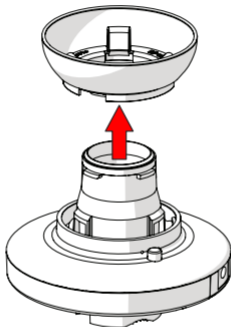

Uninstallation

TwistPort™ Adaptor for IsoStation™ 5AC shown. Installation instructions are identical for TwistPort™ Adaptor for PrismStation™ AC and TwistPort™ Adaptor for IsoStation™ M5.