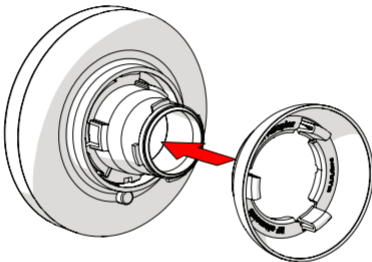

Package Contents

1

2

Number	Description	Quantity
1	Waveguide	1x
2	Shield	1x
3	User manual	1x

Installation Guide

TwistPort™ Adaptor for IsoStation™ 5AC shown. Installation instructions are identical for TwistPort™ Adaptor for PrismStation™ AC and TwistPort™ Adaptor for IsoStation™ M5.

TwistPort™ Adaptor for IsoStation™ 5AC shown. Installation instructions are identical for TwistPort™ Adaptor for PrismStation™ AC and TwistPort™ Adaptor for IsoStation™ M5.

TwistPort™ Adaptor for IsoStation™ 5AC shown. Installation instructions are identical for TwistPort™ Adaptor for PrismStation™ AC and TwistPort™ Adaptor for IsoStation™ M5.