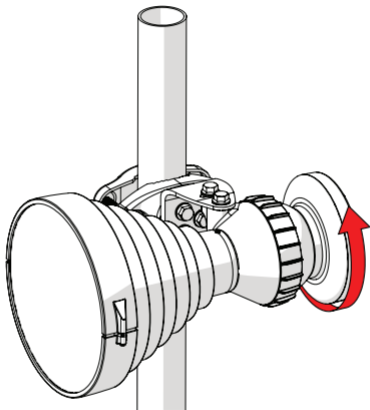

Installation Guide

TwistPort™ Adaptor for IsoStation™ 5AC shown. Installation instructions are identical for TwistPort™ Adaptor for PrismStation™ AC and TwistPort™ Adaptor for IsoStation™ M5.