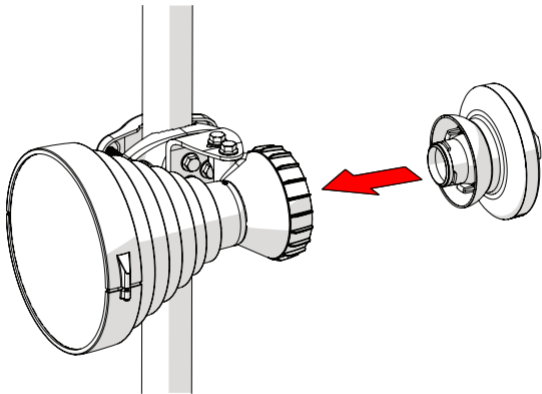

Package Contents

1

2

Number	Description	Quantity
1	Waveguide	1x
2	Shield	1x
3	User manual	1x

Installation Guide

TwistPort™ Adaptor for IsoStation™ 5AC shown. Installation instructions are identical for TwistPort™ Adaptor for PrismStation™ AC and TwistPort™ Adaptor for IsoStation™ M5.

TwistPort™ Adaptor for IsoStation™ 5AC shown. Installation instructions are identical for TwistPort™ Adaptor for PrismStation™ AC and TwistPort™ Adaptor for IsoStation™ M5.

TwistPort™ Adaptor for IsoStation™ 5AC shown. Installation instructions are identical for TwistPort™ Adaptor for PrismStation™ AC and TwistPort™ Adaptor for IsoStation™ M5.

TwistPort™ Adaptor for IsoStation™ 5AC shown. Installation instructions are identical for TwistPort™ Adaptor for PrismStation™ AC and TwistPort™ Adaptor for IsoStation™ M5.

Installation Guide

TwistPort™ Adaptor for IsoStation™ 5AC shown. Installation instructions are identical for TwistPort™ Adaptor for PrismStation™ AC and TwistPort™ Adaptor for IsoStation™ M5.