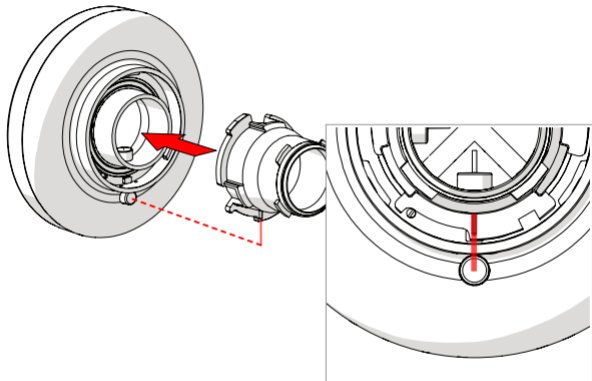

Package Contents

1

2

Number	Description	Quantity
1	Waveguide	1x
2	Shield	1x
3	User manual	1x

Installation Guide

TwistPort™ Adaptor for IsoStation™ 5AC shown. Installation instructions are identical for TwistPort™ Adaptor for PrismStation™ AC and TwistPort™ Adaptor for IsoStation™ M5.

TwistPort™ Adaptor for IsoStation™ 5AC shown. Installation instructions are identical for TwistPort™ Adaptor for PrismStation™ AC and TwistPort™ Adaptor for IsoStation™ M5.

TwistPort™ Adaptor for IsoStation™ 5AC shown. Installation instructions are identical for TwistPort™ Adaptor for PrismStation™ AC and TwistPort™ Adaptor for IsoStation™ M5.