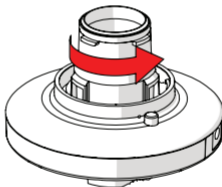

To unmount the shield, push the safety pins with a screwdriver or a similar tool

* Screwdriver not included

TwistPort™ Adaptor for IsoStation™ 5AC shown. Installation instructions are identical for TwistPort™ Adaptor for PrismStation™ AC and TwistPort™ Adaptor for IsoStation™ M5.

Uninstallation

TwistPort™ Adaptor for IsoStation™ 5AC shown. Installation instructions are identical for TwistPort™ Adaptor for PrismStation™ AC and TwistPort™ Adaptor for IsoStation™ M5.

Uninstallation

Push the unlock button

TwistPort™ Adaptor for IsoStation™ 5AC shown. Installation instructions are identical for TwistPort™ Adaptor for PrismStation™ AC and TwistPort™ Adaptor for IsoStation™ M5.

Uninstallation