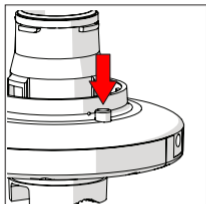

Uninstallation

Push the unlock button