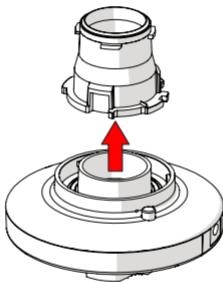

To unmount the shield, push the safety pins with a screwdriver or a similar tool

* Screwdriver not included

TwistPort™ Adaptor for IsoStation™ 5AC shown. Installation instructions are identical for TwistPort™ Adaptor for PrismStation™ AC and TwistPort™ Adaptor for IsoStation™ M5.

Uninstallation

TwistPort™ Adaptor for IsoStation™ 5AC shown. Installation instructions are identical for TwistPort™ Adaptor for PrismStation™ AC and TwistPort™ Adaptor for IsoStation™ M5.

Uninstallation

Push the unlock button

TwistPort™ Adaptor for IsoStation™ 5AC shown. Installation instructions are identical for TwistPort™ Adaptor for PrismStation™ AC and TwistPort™ Adaptor for IsoStation™ M5.

Uninstallation