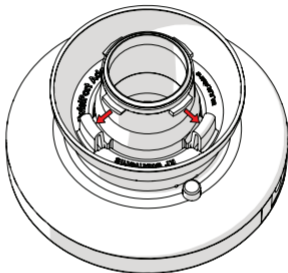

TwistPort™ Adaptor for IsoStation™ 5AC shown. Installation instructions are identical for TwistPort™ Adaptor for PrismStation™ AC and TwistPort™ Adaptor for IsoStation™ M5.

TwistPort™ Adaptor for IsoStation™ 5AC shown. Installation instructions are identical for TwistPort™ Adaptor for PrismStation™ AC and TwistPort™ Adaptor for IsoStation™ M5.

TwistPort™ Adaptor for IsoStation™ 5AC shown. Installation instructions are identical for TwistPort™ Adaptor for PrismStation™ AC and TwistPort™ Adaptor for IsoStation™ M5.

Installation Guide

TwistPort™ Adaptor for IsoStation™ 5AC shown. Installation instructions are identical for TwistPort™ Adaptor for PrismStation™ AC and TwistPort™ Adaptor for IsoStation™ M5.

Installation Guide

TwistPort™ Adaptor for IsoStation™ 5AC shown. Installation instructions are identical for TwistPort™ Adaptor for PrismStation™ AC and TwistPort™ Adaptor for IsoStation™ M5.

Uninstallation

To unmount the shield, push the safety pins with a screwdriver or a similar tool

* Screwdriver not included

TwistPort™ Adaptor for IsoStation™ 5AC shown. Installation instructions are identical for TwistPort™ Adaptor for PrismStation™ AC and TwistPort™ Adaptor for IsoStation™ M5.