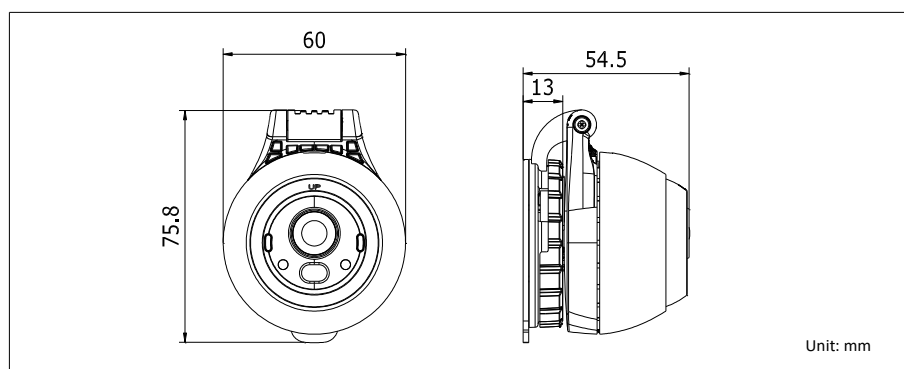

### Dimension

## Specification

Camera	
Image Sensor	Progressive Scan CMOS
Min. Illumination	0.1 Lux @ (F1.2, AGC ON)
Shutter Time	1/25 s to 1/50,000 s
FOV	2.1 mm, horizontal FOV 126°, vertical FOV 66°, diagonal FOV 154° 2.8 mm, horizontal FOV 96°, vertical FOV 51°, diagonal FOV 115°
Lens Mount	M12
Angle	Bracket rotation: 0° to 180°
Day & Night	No
Frame Rate	1080p @25fps
Synchronization	Internal
S/N Ratio	42 dB
Interface	
Video Output	1, Vp-p Composite Output (aviation plug)
Audio Input	Build-in MIC
Audio Output	1, aviation plug (linear resistance: 1 kΩ)
Aviation Pin Order	1: Video, 2: Audio, 3:Power, 4: Grounding
General	
Working Temperature	-40 °C to 75 °C (-40 °F to 167 °F)
Working Humidity	≤ 90%
Power Supply	9 to 16 VDC
Power Consumption	Max. 1.2 W
Dimension	60 mm × 75.8 mm × 54.5 mm (2.36" × 2.98" × 2.15")
Weight	200 g (0.44 lb.)