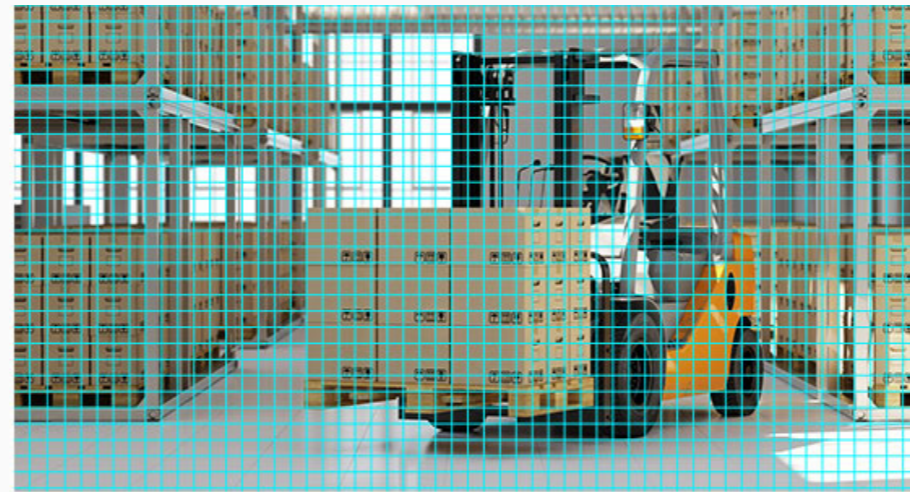

Save money on storage and bandwidth.

Using the latest H.265 video compression technology, the C3X renders clearer and smoother video while reducing the need for data storage space and bandwidth.

H.264 (Mainstream Video Compression)

Required Bandwidth

Required Storage Space