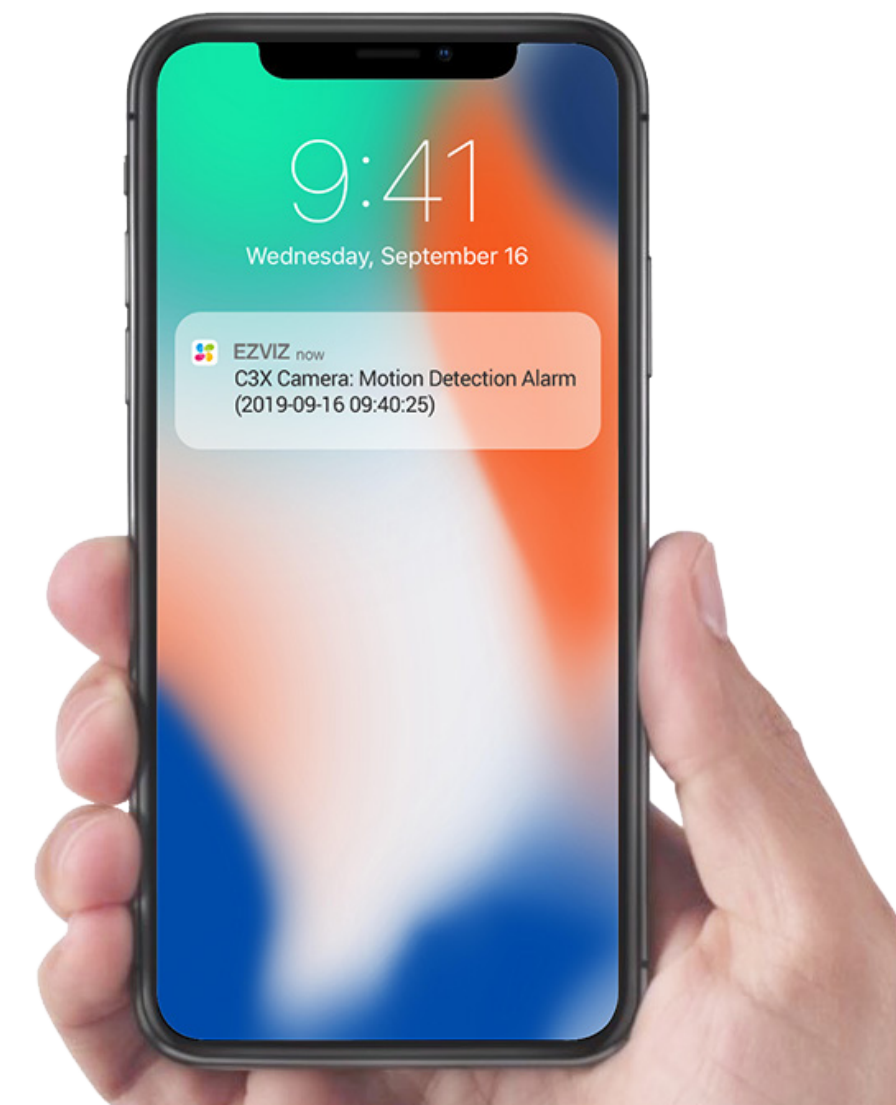

Customizable Voice Alerts

The first dual-lens seen on a security camera.

In the dual-2 MP camera setup, vivid color imaging is accomplished using two lenses – one lens records the ambient brightness and the other captures color information. Then the two images are merged using EZVIZ's own proprietary algorithm to create an image that is rich in details and realistic color.

C3X Night Vision*

Night Vision with Built-in LEDs

Traditional Black/White Vision

*In extreme environments, such as a completely enclosed warehouse or rural areas in a moonless cloudy night, the C3X will shift to black/white mode to ensure utmost image clarity.

Motion-triggered recording of people and vehicles.

With a built-in deep learning model, the C3X can detect the motion of person and vehicle shapes in real-time. Now you can receive the precise motion alerts you've always wanted. When no one is watching, the C3X takes the shift for you.

Actively protects places that matter.

The C3X lets you draw particular zones on the EZVIZ App to protect what matters to you the most. You can decide whether you want to keep people, cars, or both out of the zones. Upon detection of objects of interest, the camera will issue a loud siren and flash the strobe light to drive intruders away. You'll receive a notification in a split second.