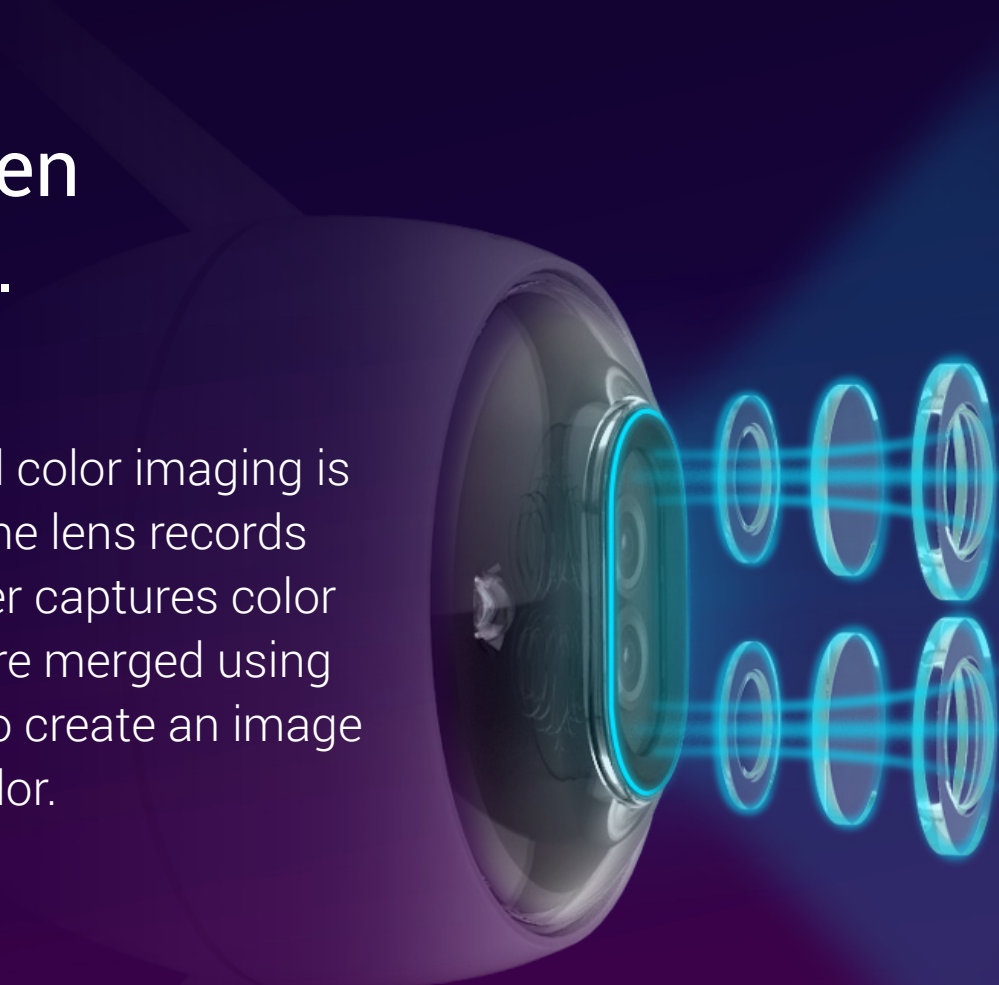

Intelligent Dual-Lens

Color Night Vision

Embedded AI Deep Learning Algorithm

Human/Vehicle Shape Detection

H.265

H.265 Video Compression

Active Defense with Siren and Strobe Light

Dustproof and Waterproof IP67

Customizable Voice Alerts

The first dual-lens seen on a security camera.

In the dual-2 MP camera setup, vivid color imaging is accomplished using two lenses – one lens records the ambient brightness and the other captures color information. Then the two images are merged using EZVIZ's own proprietary algorithm to create an image that is rich in details and realistic color.