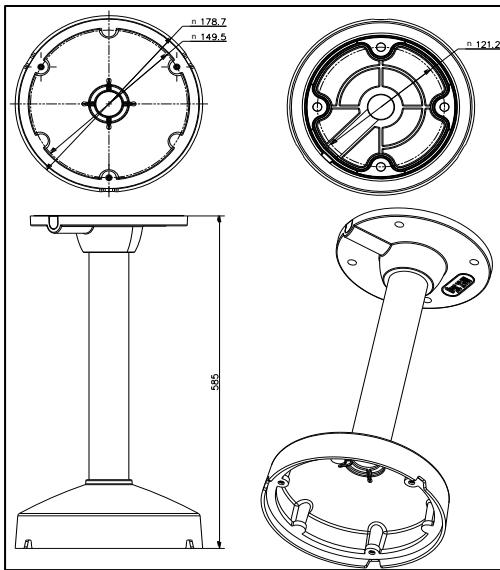

DS-1271ZJ-DM25(M1)

Pendent Mounting Bracket for Dome Camera

Features:

- Aluminum alloy material with surface spray treatment
- Waterproof design

Dimension:

Order Model:

DS-1271ZJ-DM25(M1)

Parameter:

Model	DS-1271ZJ-DM25(M1)
Parameters	Pendent Mounting Bracket for Dome Camera
Appearance	Hikvision White
Material	Aluminum Alloy
Dimension	565×250×250mm
Weight	1730g

Notice:

- The bracket should be installed on flat wall
- Waterproof rubber is necessary for outdoor application
- The wall must be capable of supporting over 3 times as much as the total weight of the camera and the mount.
- The maximum load capacity of the bracket is 4.5KG

Note: The actual dome camera may vary from the picture above.