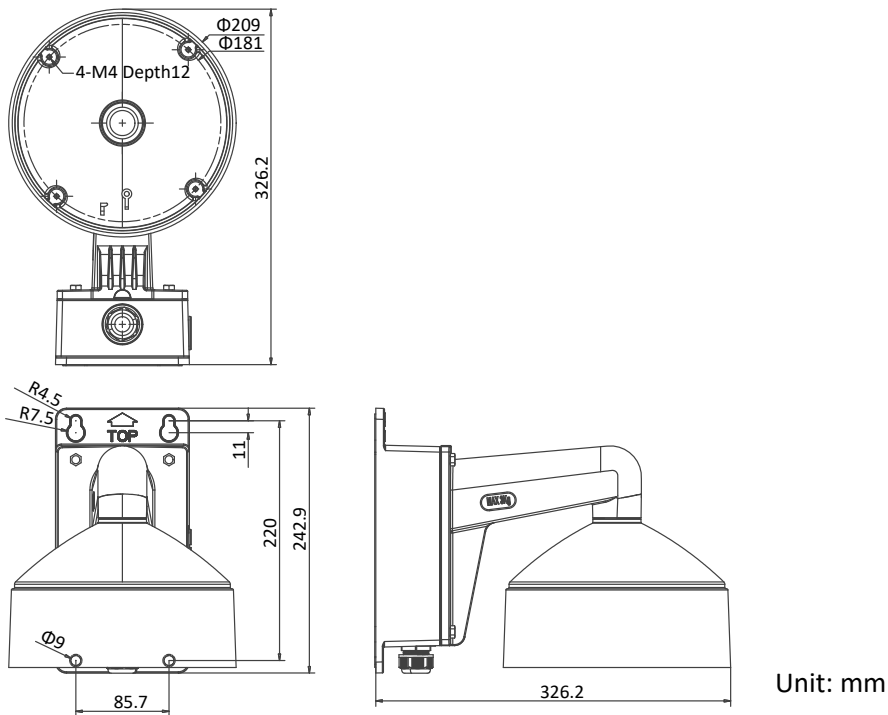

DS-1273ZJ-DM30-B

Wall Mounting Bracket for Dome Camera

Features

- Aluminum alloy material with surface spray treatment
- Waterproof design
- Design of cap is for convenient wiring

Dimension

Available Model

DS-1273ZJ-DM30-B

Parameters

Model	DS-1273ZJ-DM30-B
Parameters	Wall Mounting Bracket for Dome Camera
Appearance	Hikvision White
Material	Aluminum Alloy
Dimension	Φ209×243×326mm
Weight	2500g

Notes

- The bracket should be installed on flat wall
- Waterproof rubber is necessary for outdoor application
- The wall must be capable of supporting over 3 times as much as the total weight of the camera and the mount.
- The maximum load capacity of the bracket is 3KG