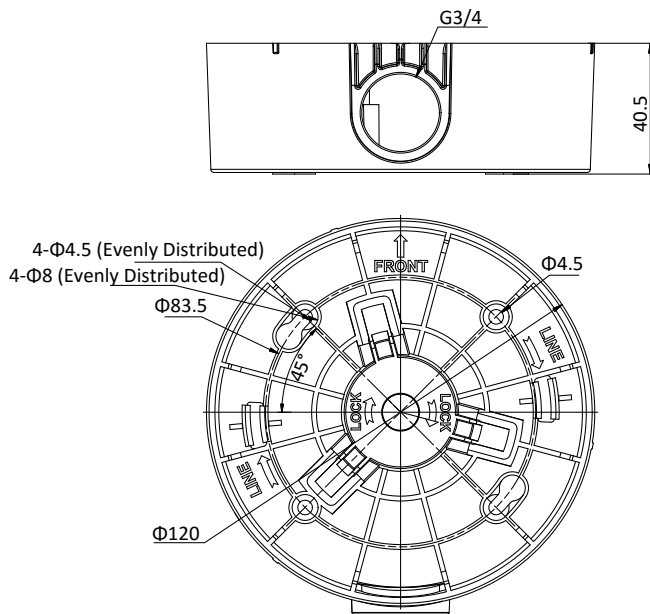

## DS-1280ZJ-PT3

Junction Box for Dome Camera

### Dimension

### Parameters

Model	DS-1280ZJ-PT3
Parameters	Junction Box for Dome Camera
Appearance	Hikvision White
Material	Plastics
Dimension	Φ120x40.5mm
Weight	105g