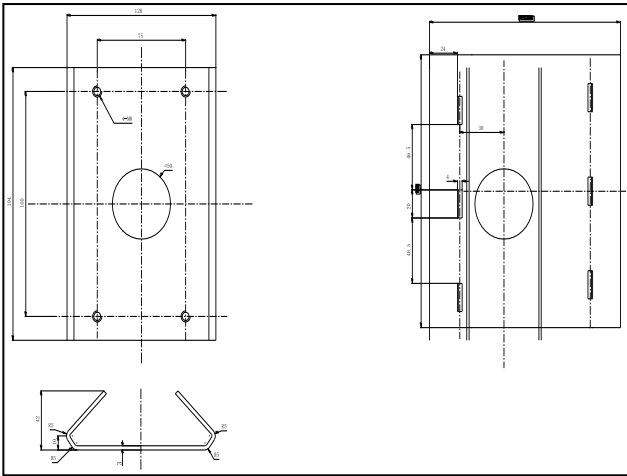

DS-1602ZJ-pole

Vertical Pole Mount Bracket

Dimension:

Order model:

DS-1602ZJ-pole

Parameters:

Model	DS-1602ZJ-pole
Parameter	Vertical Pole Mount Bracket
Color	Hikvision white
Feature	Suitable for speed dome pendent mounting
Material	Aluminum & Steel
Dimension	117×194×451.3mm
Weight	2040g

Notice:

- The bracket should be installed on plat wall
- The bracket is suitable for vertical pole mount of 67-127 mm diameter
- Load capacity of pole should be more than 3 times the weight of camera and bracket
Load capacity of clamp is 30KG

Note: The actual bracket may vary from the picture above.