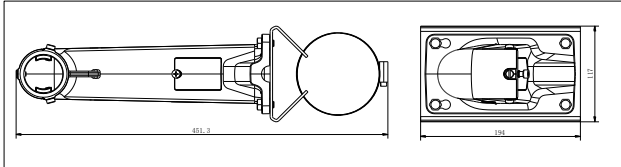

DS-1602ZJ-pole

Vertical Pole Mount Bracket

Dimension:

Order model:

DS-1602ZJ-pole

Parameters:

Model	DS-1602ZJ-pole
Parameter	Vertical Pole Mount Bracket
Color	Hikvision white
Feature	Suitable for speed dome pendent mounting
Material	Aluminum & Steel
Dimension	117×194×451.3mm
Weight	2040g

Notice:

- The bracket should be installed on plat wall
- The bracket is suitable for vertical pole mount of 67-127 mm diameter
- Load capacity of pole should be more than 3 times the weight of camera and bracket
Load capacity of clamp is 30KG