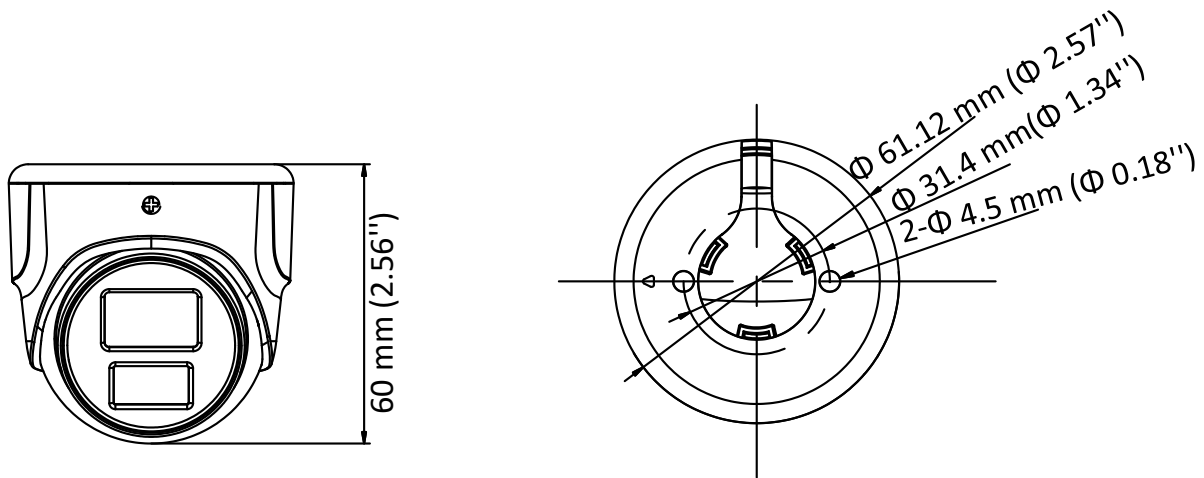

Order Model

DS-2CE70D0T-ITMFW

Dimension

Distributed by

HIKVISION®

Headquarters

No.555 Qianmo Road, Binjiang District,
Hangzhou 310051, China
T +86-571-8807-5998
overseasbusiness@hikvision.com

Hikvision USA
T +1-909-895-0400
sales.usa@hikvision.com

Hikvision Europe
T +31-23-5542770
sales.eu@hikvision.com

Hikvision UK & Ireland
T +01628-902140
sales.uk@hikvision.com

Hikvision UAE
T +971-4-4432090
salesme@hikvision.com

Hikvision Russia
T +7-495-669-67-99
saleru@hikvision.com

Hikvision Australia
T +61-2-8599-4233
salesau@hikvision.com

Hikvision Italy
T +39-0438-6902
info.it@hikvision.com

Hikvision South Africa
Tel: +27 (10) 0351172
sale.africa@hikvision.com

Hikvision Singapore
T +65-6684-4718
sg@hikvision.com

Hikvision Korea
T +82-(0)31-731-8817
sales.korea@hikvision.com

Hikvision India
T +91-22-28469900
sales@pramahikvision.com

Hikvision Brazil
T +55 11 3318-0050
Latam.support@hikvision.com

Hikvision France
T +33(0)1-85-330-450
info.fr@hikvision.com

Hikvision Spain
T +34-91-737-16-55
info.es@hikvision.com

Hikvision Poland
T +48-22-460-01-50
info.pl@hikvision.com

Hikvision Canada
T +1-866-200-6690
sales.canada@hikvision.com

Hikvision Turkey
T +90 (216)521 7070- 7074
sales.tr@hikvision.com

Hikvision Kazakhstan
T +7-727-9730667
nikia.panfilov@hikvision.ru

Hikvision Tashkent
T +99-87-1238-9438
uzb@hikvision.ru

Hikvision Indonesia
T +62-21-2933759
Sales.Indonesia@hikvision.com

Hikvision Thailand
T +662-275-9949
sales.thailand@hikvision.com

Hikvision Malaysia
T +601-7652-2413
sales.my@hikvision.com

Hikvision Vietnam
T +84-974270888
sales.vt@hikvision.com

Hikvision Hong Kong
T +852-2151-1761
info.hk@hikvision.com

Hikvision Colombia
sales.colombia@hikvision.com