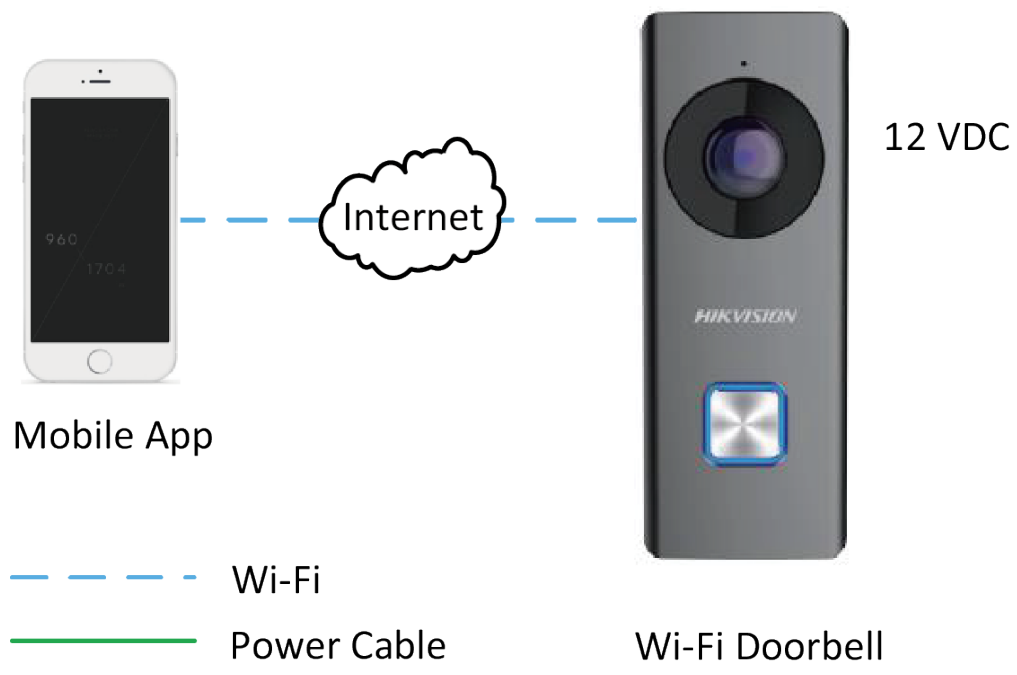

Typical Application

Available Model

DS-KB6403-WIP