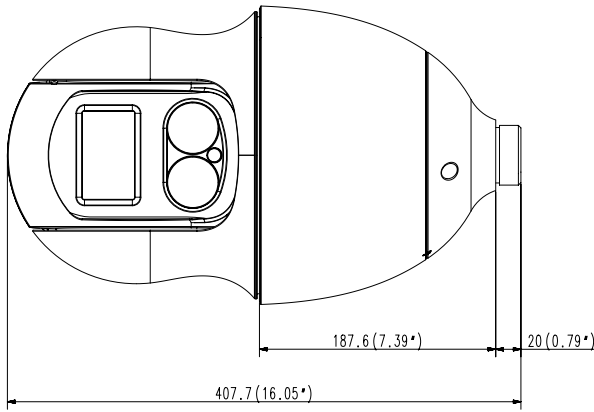

Color / Material	Body: Ivory / Plastic, Head: Black / Plastic
Product dimensions / weight	Ø236.9x407.7mm(9.33x16.05"), 6.8Kg(14.99 lb)

- The latest product information / specification can be found at hanwha-security.com
- Design and specifications are subject to change without notice.
- Wisenet is the proprietary brand of Hanwha Techwin, formerly known as Samsung Techwin.

NO	PART NAME	CODE NO.	MATERIAL	Q'TY	REMARK
----	-----------	----------	----------	------	--------

∅ 236.9

단위 : mm (인치)

STANDARD TOLERANCE

DIY	h11	h12	h13	h14	h15
0-16	+0.06	+0.11	+0.11	+0.11	+0.11
16-63	+0.06	+0.11	+0.11	+0.11	+0.11
63-250	+0.11	+0.11	+0.11	+0.11	+0.11