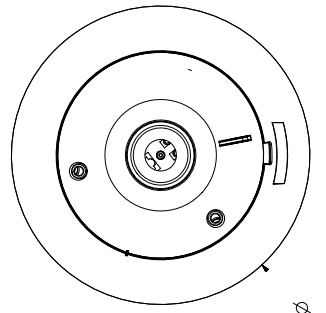

NO	PART NAME	CODE NO.	MATERIAL	Q'TY	REMARK

∅ 236.9