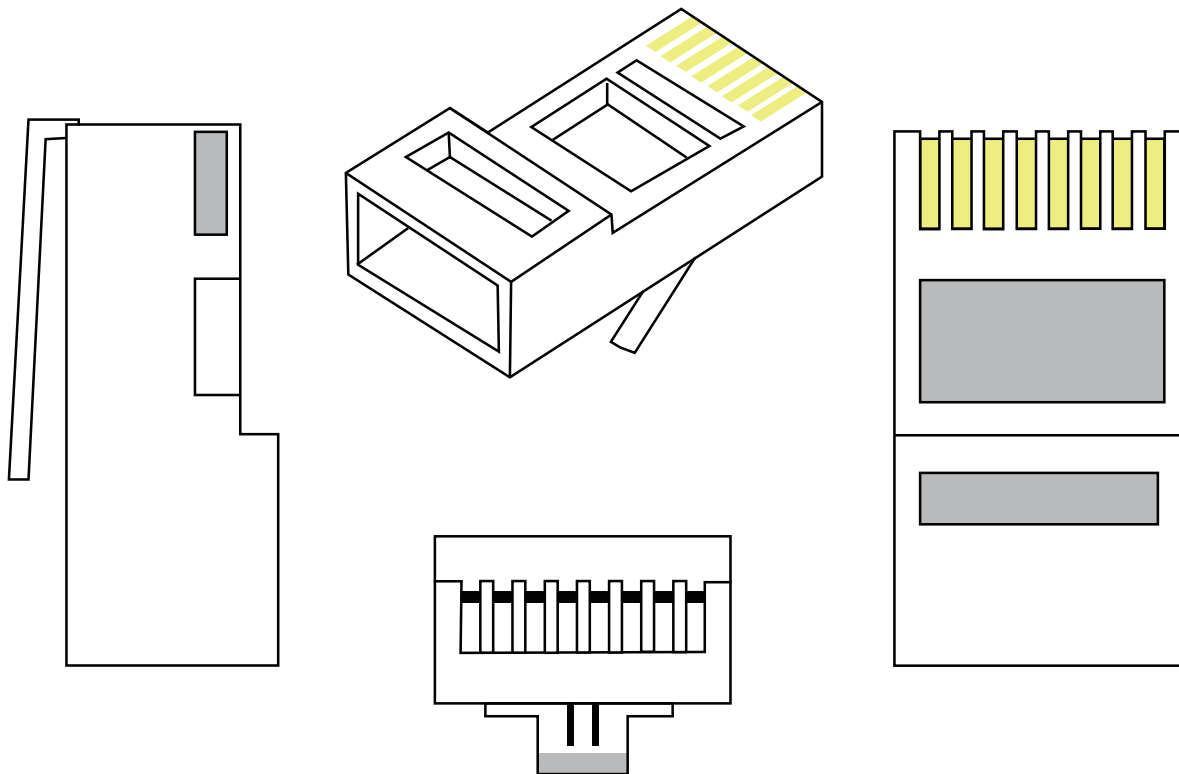

Diagrama

Ficha Técnica (NW5100)

Características

Tipo de Conector

Tipo de Cable

Capacidad / Velocidad de Conexión

Material

Cantidad / Tipo de Contactos

Aplicaciones

Uso

Compatibilidad

Conector Modular Macho

Para cable UTP o FTP

Hasta 1Gbps

Polycarbonato

8 contactos con baño de oro de 50 micrones

Cables de datos

Interiores

Compatible con Cat5, Cat5e

Peso y Dimensiones

Peso

Dimensiones

Contenido

Garantía

200 gramos

76.2 x 127 x 76.2 mm

100 piezas

US 12 | MX 12 | ESP 24