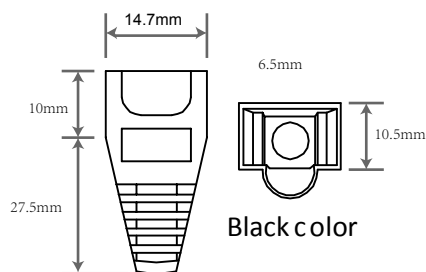

Plastic Cover for RJ45 Plug

linkedpro
byepcom®

Model: LPPG8025BK

Physical Characteristics

Type	Plastic cover
Application	Connector protection
Plug type	RJ45

*For 6.0 mm cable

Accessories

			
TC-5	TC-6	TC5-100	TC6-100