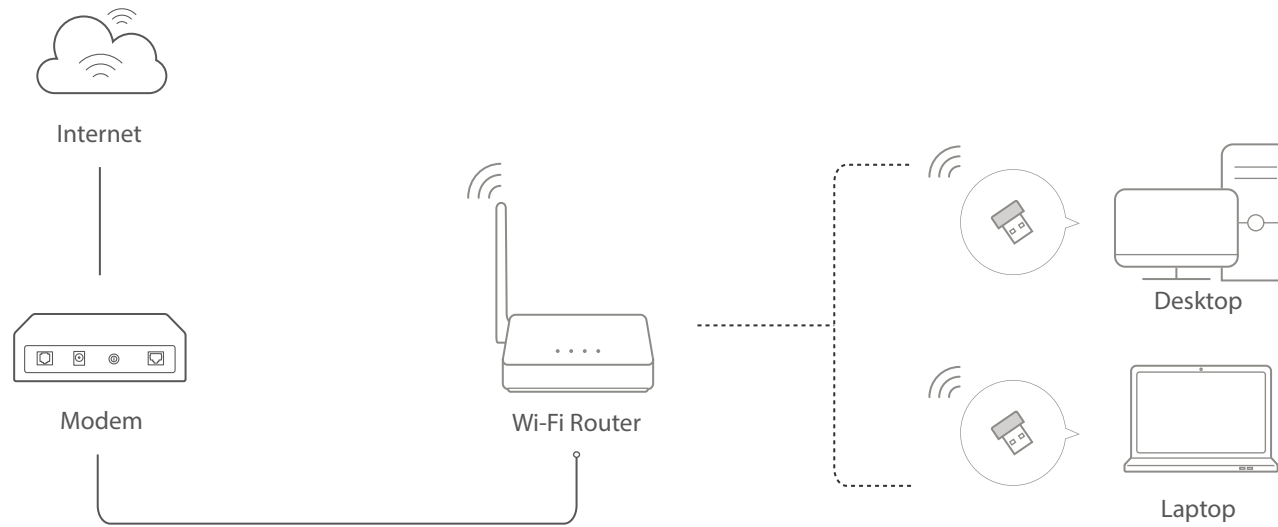

N150 Wireless Nano USB Adapter

Model: MW150US

// Highlights

- Compact, convenient solution to make your device wireless
- Perfect for essential Internet applications such as web browsing, email, and chatting
- Supports Windows 8.1/8/7/XP (32/64bit)

// Connections

// Specifications

Physical Specifications

Interface
USB 2.0

Dimensions (W x D x H)
18.9x14.8x6.85 mm

Antenna
Internal

Wireless Specifications

Wireless Standards	Frequency	EIRP	Wireless Security	Wireless Function
IEEE 802.11b/g/n	2.4-2.4835GHz	<20dBm (EIRP)	WEP, WPA/WPA2, WPA-PSK/WPA2-PSK	Enable/Disable Wireless Radio, Wireless Statistics