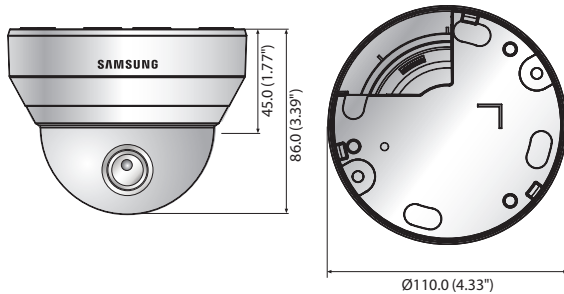

Dimensions

Unit : mm (inch)