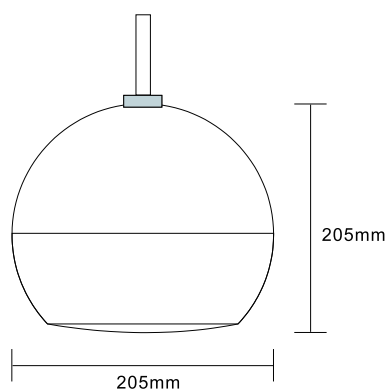

Appearance

Specifications

Power Taps @100V	1.5W, 3W, 6W
Power Taps @70V	0.75W, 1.5W, 3W
Impedance	Blue: Com Red:6.7K Ω Green: 3.3K Ω Yellow:1.7K Ω
SPL(1W/1M)	91dB \pm 3dB
Max. SPL (Rated W/1M)	99dB
Frequency Response (-10dB)	130-14KHz
Finish	Baffle: ABS, White Grille: ABS, White
Speaker Driver	5" x 1
Dimensions	205 x 205mm
Weight	1.1kg
Mounting	With mounting bracket fixed by screw