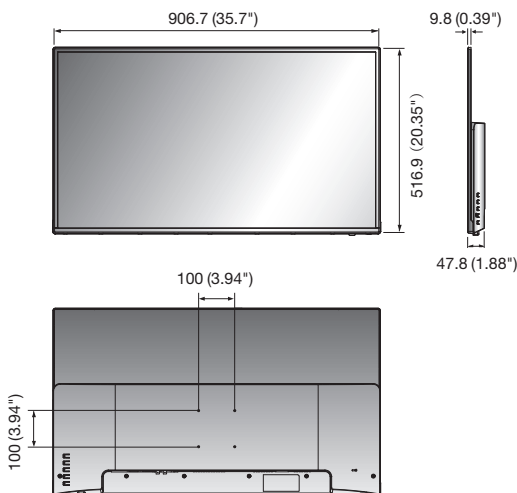

# SMT-4033

40" LED Monitor

## Key Features

- Support up to 1,920 x 1,080 resolution
- Contrast ratio 5,000 : 1
- Response time 9.5ms
- Video input : HDMI, DVI, VGA, BNC
- Panel life 30,000hours

## Dimensions

Unit : mm (inch)

## SMT-4033

DISPLAY		
Screen Size		39.5"
Max. Resolution		1,920 x 1,080
Brightness		350cd/m <sup>2</sup>
Contrast Ratio		5,000 : 1
Aspect Ratio		16 : 9
Viewing Angle (H/V)		178° / 178°
Display Color		16.7million
Response Time		9.5ms
Video System		NTSC / PAL
Panel Life		30,000hours
Filter Type		3D combfilter
INTERFACE		
Video	Connector	VGA, DVI, HDMI, BNC (CVBS, Through Out)
	Connector	Analogue D-sub (15 pin), DVI-D
	Input Signal	0.7Vpp ±5%
RGB / DVI	Available Format	640 x 480@60Hz/72Hz/75Hz (VGA), 800 x 600@56Hz/60Hz/72Hz/75Hz (SVGA), 1,024 x 768@60Hz/70Hz/75Hz (XGA), 1,152 x 864@75Hz, 1,280 x 720@60Hz, 1,280 x 800@60Hz, 1,280 x 1,024@60Hz/75Hz (SXGA), 1,360 x 768@60Hz, 1,440 x 900@60Hz, 1,600 x 900@60Hz, 1,680 x 1,050@60Hz, 1,920 x 1,080@60Hz
HDMI	Connector	HDMI
	Available Format	640 x 480p@60Hz, 720 x 480p@60Hz, 720 x 576p@50Hz, 1,280 x 720p@50Hz/60Hz, 1,920 x 1,080@60Hz, 1,920 x 1,080p@60Hz
Audio	Connector	3.5mm Mini phone jack
	Output Signal	Loop-through line level (PC only), Speakers : 2 x 2W
Application Support		Remote controller
ON SCREEN DISPLAY		
Functions		VESA™ DPM Compatible
Language		Chinese (Simplified), English, French, German, Spanish, Dutch, Russian, Arabic
GENERAL		
Electrical	Input Voltage	100 ~ 240V AC (50/60Hz)
	Power Consumption	55W
Environmental	Operating Temperature	0°C ~ +40°C (+32°F ~ +104°F)
	Operating Humidity	10% ~ 80% (Non-condensing)
Mechanical	Dimensions without Stand (WxHxD)	906.7 x 516.9 x 47.8mm (35.7" x 20.35" x 1.88")
	Bezel Size	Top 13.66mm (0.54") / Bottom 17.66mm (0.7")
	Cabinet Color	Black
	VESA Mounts Interface	100 x 100mm (3.94" x 3.94")
Accessory		STAND