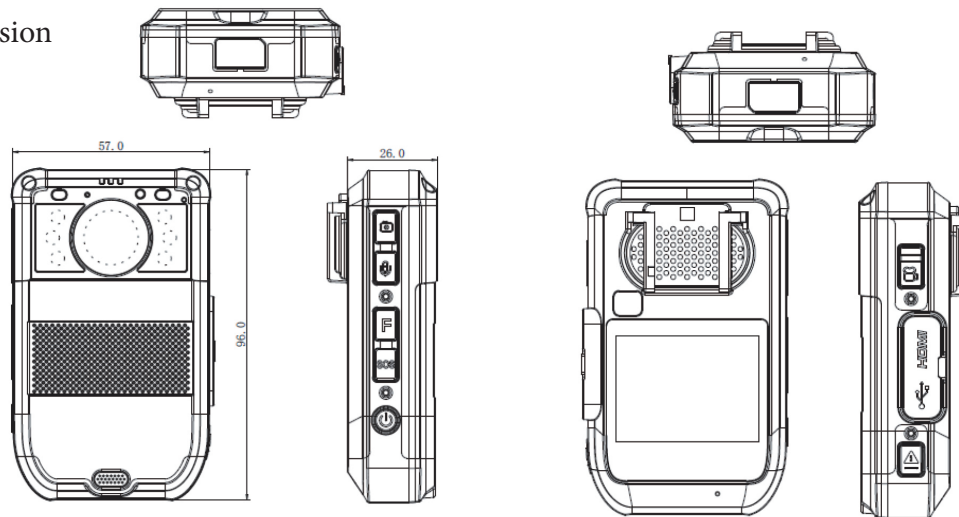

Body Worn Camera

XMR-X8

Specification

Main Features

- 1080P full HD recording
- Support built-in 4G for live video transmission
- Support built-in WiFi
- Support built-in GPS for live tracking
- Support two-way audio communication
- 2.0 inch touch screen supported
- IP 67 waterproof grade
- Replaceable lithium battery
- Android system supported
- Built-in battery for hot-swappable function

Model	XMR-X8	
Main function	Chip-set	MTK platform
	Lens& Sensor	8M CMOS sensor, 120 degree wide-angle
	Screen	2.0 inch color touch screen
	Playback	Support video, audio, picture local playback, support forward and back playback mode.
	Storage	Up to 128 GB (Micro SD card)
	Digital zoom	Support 4X digital zoom
Video	Resolution	1080P30, 720P30, 480P
	Compression	MP4 format
	Videoclip	5 min, 10 min, 15 min configurable.
	Pre-recording	Up to 30 seconds.
	Post-recording	5s to 60s
Capturas	Picture	32 Mega interpolation maximum
	Picture format	JPEG
Night Vision	Distance	Up to 10 meters
	IR switch	Auto or manual
Power	Battery	2700 mAh
	Working hours	1080P continues working 6 hours
	Charging time	About 5 hours

Body Worn Camera

XMR-X8

Modelo		XMR-X8
Structure	Weight	160 g
	Dimension	3.77 x 2.24 x 1.02”
	Drop resistance	2 meters
	IP grade	IP67
Others	4G network	LTE-TDD: B38/39/40/41, LTE-FDD: B1/3
	Built-in WiFi	802.11 a/b/g/n
	Built-in GPS	GPS/GLONASS
	Bluetooth®	BT4.0
Quality	Certification	CE , FCC

Structure dimension

Standard accessories

Accessorie	Description	Quantity	Accessorie	Description	Quantity
	Recharger	1pcs		USB cable	1pcs
	Big Clip	1pcs		CD with manual	1pcs