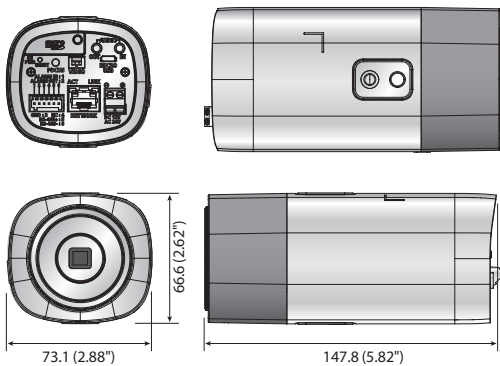

# XNB-6000

2M Network Camera

\* Lens not included

## Key Features

- Max. 2megapixel (1920 x 1080) resolution
- 0.01Lux@F1.2 (Color), 0.001Lux@F1.2 (B/W)
- Max. 60fps@all resolutions (H.265/H.264)
- H.265, H.264, MJPEG codec supported, Multiple streaming
- Day & Night (ICR), WDR (150dB), P-Iris, Defog
- Digital image stabilization with built-in Gyro sensor
- Loitering, Directional detection, Fog detection, Audio detection, Digital auto tracking, Sound classification, Tampering
- Motion detection, Handover
- SD/SDHC/SDXC memory slot (Max. 512GB)
- Hallway view, WiseStream II support
- LDC support (Lens Distortion Correction)
- PoE / 24V AC, 12V DC, Bi-directional audio support

## Dimensions

Unit : mm (inch)