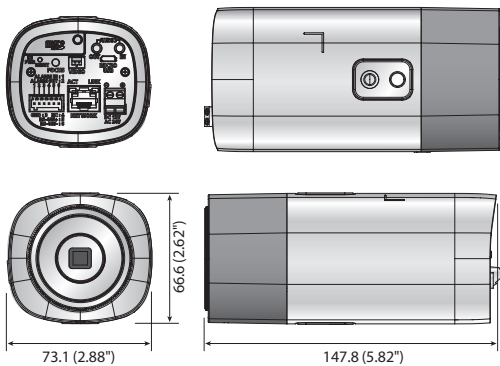

## Key Features

- Max. 5 megapixel (2560 x 1920) resolution
- 0.07Lux@F1.2 (Color), 0.007Lux@F1.2 (B/W)
- Max. 30fps@all resolutions (H.265/H.264)
- H.265, H.264, MJPEG codec supported, Multiple streaming
- Day & Night (ICR), WDR (120dB), P-Iris, Defog
- Digital image stabilization with built-in Gyro sensor
- Loitering, Directional detection, Fog detection, Audio detection, Digital auto tracking, Sound classification, Tampering
- Motion detection, Handover
- SD/SDHC/SDXC memory slot (Max. 512GB)
- Hallway view, WiseStream II support
- LDC support (Lens Distortion Correction)
- PoE / 24V AC, 12V DC, Bi-directional audio support

## Dimensions

Unit : mm (inch)