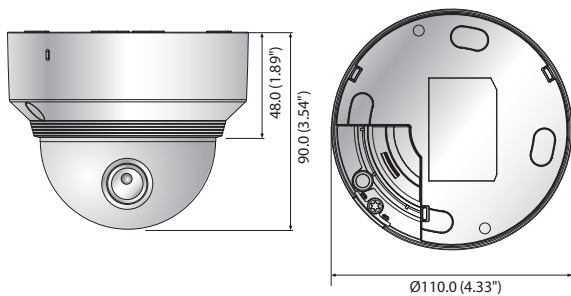

Dimensions

Unit : mm (inch)