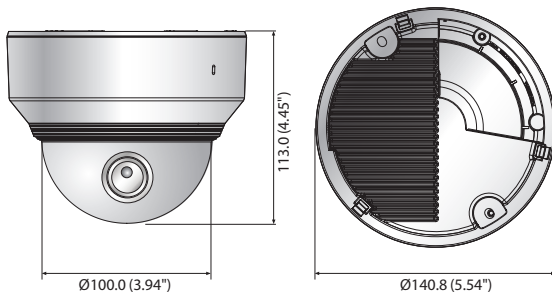

Dimensions

Unit : mm (inch)