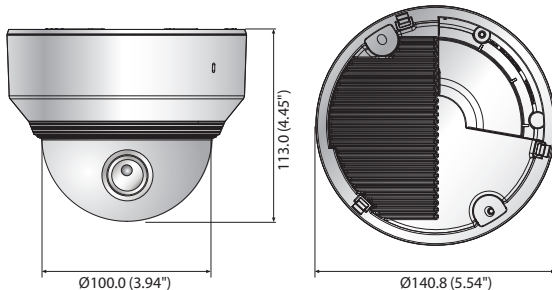

## Key Features

- Max. 5 megapixel (2560 x 1920) resolution
- 3.9 ~ 9.4mm (2.4x) motorized varifocal lens
- Max. 30fps@all resolutions (H.265/H.264)
- H.265, H.264, MJPEG codec supported, Multiple streaming
- Day & Night (ICR), WDR (120dB), Defog
- Loitering, Directional detection, Fog detection, Audio detection, Digital auto tracking, Sound classification, Tampering
- Motion detection, Handover
- SD/SDHC/SDXC memory slot (Max. 512GB)
- Hallway view, WiseStream II support
- IR viewable length 30m, IK08
- LDC support (Lens Distortion Correction)
- PoE / 12V DC, Bi-directional audio support

## Dimensions

Unit : mm (inch)