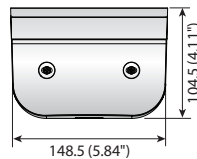

Dome Mounts

			
	Wall Mount	Wall Mount	Wall Mount
	SBP-137WM	SBP-137WM1	SBP-390WM1
Materials	Aluminum / Plastic	Aluminum / Plastic	Aluminum
Dimensions (WxHxD)	148.5 x 104.5 x 178.2mm (5.84" x 4.11" x 7.01")	148.5 x 104.5 x 178.2mm (5.84" x 4.11" x 7.01")	150 x 216 X 417mm (5.84" x 4.11" x 7.01")
Pipe Thread	-	-	1 1/2" PF
Weight	440g (0.97 lb)	550g (1.21 lb) * included gang plate	1,650g (1.21 lb)
Color	Ivory	Ivory	Ivory
Applicable Model	QNV-6010R/6020R/6030R/6070R/ 7010R/7020R/7030R/7080R XNP-6040H XNV-6010/6020/8020R/8030R/8040R HCV-6080R/6070R/7010R/7020R/7030R/7070R SNV-L5083R/L6083R SCV-5082/5082R/5083/5083R/5085/6023R/6083R	QNV-6010R/6020R/6030R/6070R/ 7010R/7020R/7030R/7080R XNP-6040H XNV-6010/6020/8020R/8030R/8040R HCV-6080R/6070R/7010R/7020R/7030R/7070R SNV-L5083R/L6083R SCV-5082/5082R/5083/5083R/5085/6023R/6083R	PNM-9081VQ/9080VQ/9020V/ all Wisenet PTZ cameras

Dimensions

Unit : mm (inch)

SBP-137WM

SBP-137WM1

SBP-390WM