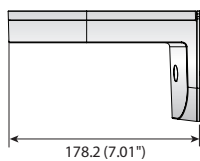

Dome Mounts

			
	Wall Mount	Wall Mount	Wall Mount
	SBP-137WM	SBP-137WM1	SBP-390WM1
Materials	Aluminum / Plastic	Aluminum / Plastic	Aluminum
Dimensions (WxHxD)	148.5 x 104.5 x 178.2mm (5.84" x 4.11" x 7.01")	148.5 x 104.5 x 178.2mm (5.84" x 4.11" x 7.01")	150 x 216 X 417mm (5.84" x 4.11" x 7.01")
Pipe Thread	-	-	1 1/2" PF
Weight	440g (0.97 lb)	550g (1.21 lb) * included gang plate	1,650g (1.21 lb)
Color	Ivory	Ivory	Ivory
Applicable Model	QNV-6010R/6020R/6030R/6070R/ 7010R/7020R/7030R/7080R XNP-6040H XNV-6010/6020/8020R/8030R/8040R HCV-6080R/6070R/7010R/7020R/7030R/7070R SNV-L5083R/L6083R SCV-5082/5082R/5083/5083R/5085/6023R/6083R	QNV-6010R/6020R/6030R/6070R/ 7010R/7020R/7030R/7080R XNP-6040H XNV-6010/6020/8020R/8030R/8040R HCV-6080R/6070R/7010R/7020R/7030R/7070R SNV-L5083R/L6083R SCV-5082/5082R/5083/5083R/5085/6023R/6083R	PNM-9081VQ/9080VQ/9020V/ all Wisenet PTZ cameras

Dimensions

Unit : mm (inch)

SBP-137WM

SBP-137WM1

SBP-390WM