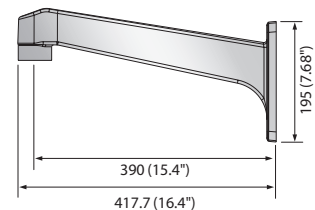

Dome Mounts

			
	Wall Mount	Wall Mount	Wall Mount
	SBP-137WM	SBP-137WM1	SBP-390WM1
Materials	Aluminum / Plastic	Aluminum / Plastic	Aluminum
Dimensions (WxHxD)	148.5 x 104.5 x 178.2mm (5.84" x 4.11" x 7.01")	148.5 x 104.5 x 178.2mm (5.84" x 4.11" x 7.01")	150 x 216 X 417mm (5.84" x 4.11" x 7.01")
Pipe Thread	-	-	1 1/2" PF
Weight	440g (0.97 lb)	550g (1.21 lb) * included gang plate	1,650g (1.21 lb)
Color	Ivory	Ivory	Ivory
Applicable Model	QNV-6010R/6020R/6030R/6070R/ 7010R/7020R/7030R/7080R XNP-6040H XNV-6010/6020/8020R/8030R/8040R HCV-6080R/6070R/7010R/7020R/7030R/7070R SNV-L5083R/L6083R SCV-5082/5082R/5083/5083R/5085/6023R/6083R	QNV-6010R/6020R/6030R/6070R/ 7010R/7020R/7030R/7080R XNP-6040H XNV-6010/6020/8020R/8030R/8040R HCV-6080R/6070R/7010R/7020R/7030R/7070R SNV-L5083R/L6083R SCV-5082/5082R/5083/5083R/5085/6023R/6083R	PNM-9081VQ/9080VQ/9020V/ all Wisenet PTZ cameras

Dimensions

Unit : mm (inch)

SBP-137WM

SBP-137WM1

SBP-390WM