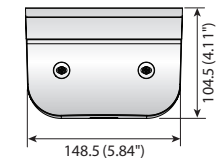

Dome Mounts

			
	Wall Mount	Wall Mount	Wall Mount
	SBP-137WM	SBP-137WM1	SBP-390WM1
Materials	Aluminum / Plastic	Aluminum / Plastic	Aluminum
Dimensions (WxHxD)	148.5 x 104.5 x 178.2mm (5.84" x 4.11" x 7.01")	148.5 x 104.5 x 178.2mm (5.84" x 4.11" x 7.01")	150 x 216 X 417mm (5.84" x 4.11" x 7.01")
Pipe Thread	-	-	1 1/2" PF
Weight	440g (0.97 lb)	550g (1.21 lb) * included gang plate	1,650g (1.21 lb)
Color	Ivory	Ivory	Ivory
Applicable Model	QNV-6010R/6020R/6030R/6070R/ 7010R/7020R/7030R/7080R XNP-6040H XNV-6010/6020/8020R/8030R/8040R HCV-6080R/6070R/7010R/7020R/7030R/7070R SNV-L5083R/L6083R SCV-5082/5082R/5083/5083R/5085/6023R/6083R	QNV-6010R/6020R/6030R/6070R/ 7010R/7020R/7030R/7080R XNP-6040H XNV-6010/6020/8020R/8030R/8040R HCV-6080R/6070R/7010R/7020R/7030R/7070R SNV-L5083R/L6083R SCV-5082/5082R/5083/5083R/5085/6023R/6083R	PNM-9081VQ/9080VQ/9020V/ all Wisenet PTZ cameras

Dimensions

Unit : mm (inch)

SBP-137WM

SBP-137WM1

SBP-390WM