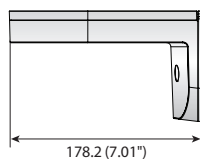

Dome Mounts

			
	Wall Mount	Wall Mount	Wall Mount
	SBP-137WM	SBP-137WM1	SBP-390WM1
Materials	Aluminum / Plastic	Aluminum / Plastic	Aluminum
Dimensions (WxHxD)	148.5 x 104.5 x 178.2mm (5.84" x 4.11" x 7.01")	148.5 x 104.5 x 178.2mm (5.84" x 4.11" x 7.01")	150 x 216 X 417mm (5.84" x 4.11" x 7.01")
Pipe Thread	-	-	1 1/2" PF
Weight	440g (0.97 lb)	550g (1.21 lb) * included gang plate	1,650g (1.21 lb)
Color	Ivory	Ivory	Ivory
Applicable Model	QNV-6010R/6020R/6030R/6070R/ 7010R/7020R/7030R/7080R XNP-6040H XNV-6010/6020/8020R/8030R/8040R HCV-6080R/6070R/7010R/7020R/7030R/7070R SNV-L5083R/L6083R SCV-5082/5082R/5083/5083R/5085/6023R/6083R	QNV-6010R/6020R/6030R/6070R/ 7010R/7020R/7030R/7080R XNP-6040H XNV-6010/6020/8020R/8030R/8040R HCV-6080R/6070R/7010R/7020R/7030R/7070R SNV-L5083R/L6083R SCV-5082/5082R/5083/5083R/5085/6023R/6083R	PNM-9081VQ/9080VQ/9020V/ all Wisenet PTZ cameras

Dimensions

Unit : mm (inch)

SBP-137WM

SBP-137WM1

SBP-390WM