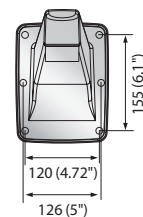

Dome Mounts

			
	Wall Mount	Wall Mount	Wall Mount
	SBP-137WM	SBP-137WM1	SBP-390WM1
Materials	Aluminum / Plastic	Aluminum / Plastic	Aluminum
Dimensions (WxHxD)	148.5 x 104.5 x 178.2mm (5.84" x 4.11" x 7.01")	148.5 x 104.5 x 178.2mm (5.84" x 4.11" x 7.01")	150 x 216 X 417mm (5.84" x 4.11" x 7.01")
Pipe Thread	-	-	1 1/2" PF
Weight	440g (0.97 lb)	550g (1.21 lb) * included gang plate	1,650g (1.21 lb)
Color	Ivory	Ivory	Ivory
Applicable Model	QNV-6010R/6020R/6030R/6070R/ 7010R/7020R/7030R/7080R XNP-6040H XNV-6010/6020/8020R/8030R/8040R HCV-6080R/6070R/7010R/7020R/7030R/7070R SNV-L5083R/L6083R SCV-5082/5082R/5083/5083R/5085/6023R/6083R	QNV-6010R/6020R/6030R/6070R/ 7010R/7020R/7030R/7080R XNP-6040H XNV-6010/6020/8020R/8030R/8040R HCV-6080R/6070R/7010R/7020R/7030R/7070R SNV-L5083R/L6083R SCV-5082/5082R/5083/5083R/5085/6023R/6083R	PNM-9081VQ/9080VQ/9020V/ all Wisenet PTZ cameras

Dimensions

Unit : mm (inch)

SBP-137WM

SBP-137WM1

SBP-390WM