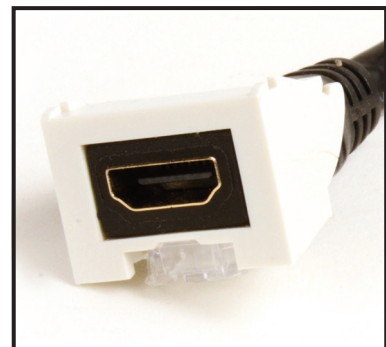

MAX® HDMI Adapter Extender Cable

The Siemon MAX HDMI Adapter Extender Cable offers an easy pass-through connection for extending cables from LCD projectors, monitors and smart screens to an HDMI interface mounted in a Siemon MAX series faceplate. It features a female HDMI MAX connector on one end that is compatible with Siemon MAX series faceplates or modular furniture adapters and a short pigtail to a standard female HDMI connector on the other end. The HDMI Adapter Extender Cable is ideal for use in conference rooms, classrooms or any space requiring an easily accessible interface for connecting laptops, DVRs or other video controllers to ceiling or wall-mounted displays.

Space Savings – Pigtail extends the HDMI connection outside of the outlet box, eliminating management and bend radius concerns associated with thicker HDMI cables

Modular Interface – Female HDMI MAX connector fits into a single 2-port opening in a MAX series faceplate or modular furniture adapter

Standard-based Design – Supports HDMI V1.3 application for transferring uncompressed video and audio from HDMI-compliant sources.

Versatile Mounting – Mounts in either a flat or angled position for easy access and can be mixed with other Siemon MAX or Z-MAX® outlets

Front Installation – Installs from the front of the faceplate for easier deployment without faceplate removal

High Quality Connection – Supports a low loss signal for 720p or 1080p HD video

Ordering Information