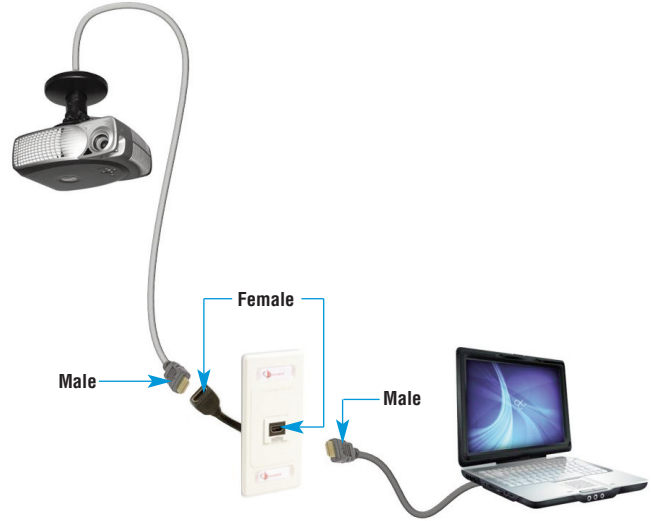

SPECIFICATIONS

Weight	0.031kg (0.068 lbs)
Length	203mm (8 in.)
Color	Black cable/colored bezel
Material Compliance	RoHS, lead free, halogen free, PVC free
Connector Type	1 x 19-pin HDMI (Type A) Female Digital Audio/Video
Applications	HDMI V 1.3 720p and 1080p Dolby TrueHD Blue-Ray, HD DVD, DVD-Audio

Example of an MAX HDMI Adapter Extender Cable Application.